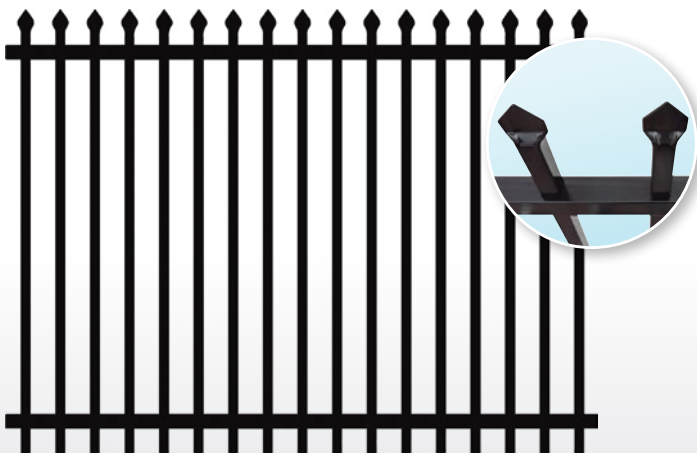

SQUASH TOP SECURITY FENCING

STRENGTH | STYLE | SECURITY

FENCING

STRATCO SQUASH TOP FENCING ADDS STRENGTH, STYLE AND SECURITY TO YOUR PREMISES!

DRILLED THROUGH DESIGN

The design of Stratco Squash Top Fencing utilises the strength of galvanised steel and incorporates 25/25 squash top pickets which are inserted through the 40/40 cross rail adding a smoother flowing look. The pickets are inserted through laser cut holes in the rail and welded for added strength and security.

All styles are manufactured from Galvanised steel, silicone bronze welded and powder coated Satin Black for longevity.

Single gates available in-stock.

CODE	DESCRIPTION	SIZE
SC-10041	Squash Top Fence Panel	2400 x 1800mm
SC-10042	Squash Top Fence Panel	2400 x 2100mm
SC-10040	Squash Top Single Gate	975 x 1200mm
SC-1004	Squash Top Single Gate	975 x 1800mm
SC-10044	Fence Post 65 x 65mm	2700mm
SC-10039	Rail Bracket 40 x 40mm	4 Pack