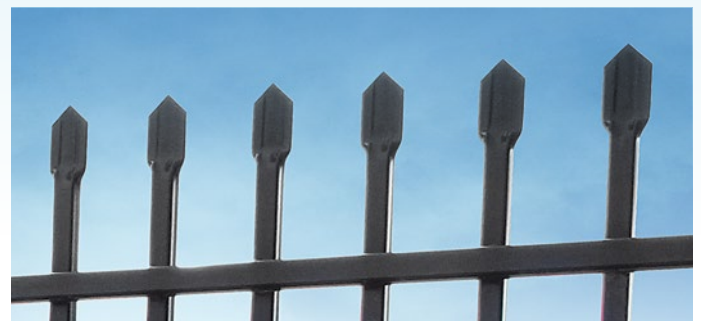

SQUASH TOP SECURITY FENCING

STRENGTH | STYLE | SECURITY

FENCING

STRATCO SQUASH TOP FENCING ADDS STRENGTH, STYLE AND SECURITY TO YOUR PREMISES!

DRILLED THROUGH DESIGN

The design of Stratco Squash Top Fencing utilises the strength of galvanised steel and incorporates 25/25 squash top pickets which are inserted through the 40/40 cross rail adding a smoother flowing look. The pickets are inserted through laser cut holes in the rail and welded for added strength and security.

All styles are manufactured from Galvanised steel, silicone bronze welded and powder coated Satin Black for longevity.

Single gates available in-stock.

CODE	DESCRIPTION	SIZE
SC-10041	Squash Top Fence Panel	2400 x 1800mm
SC-10042	Squash Top Fence Panel	2400 x 2100mm
SC-10040	Squash Top Single Gate	975 x 1200mm
SC-1004	Squash Top Single Gate	975 x 1800mm
SC-10044	Fence Post 65 x 65mm	2700mm
SC-10039	Rail Bracket 40 x 40mm	4 Pack