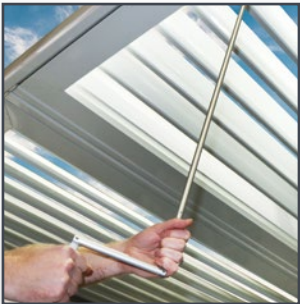

Motorised Or Manual

You can manage your space adjusting the level of sunlight, shade and wind via motorised system using a hand held remote or you can select a manual crank option.