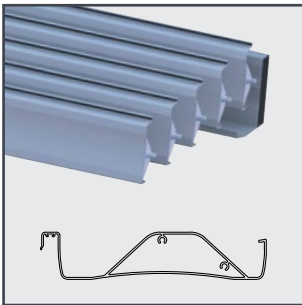

Delta Curved

Elegance with extraordinary strength and spanning capability. The scalloped profile underneath creates a visually shimmering roof plane overhead.

Titan

A contemporary linear opening louvre roof profile which creates a perfectly flat roof plane overhead.