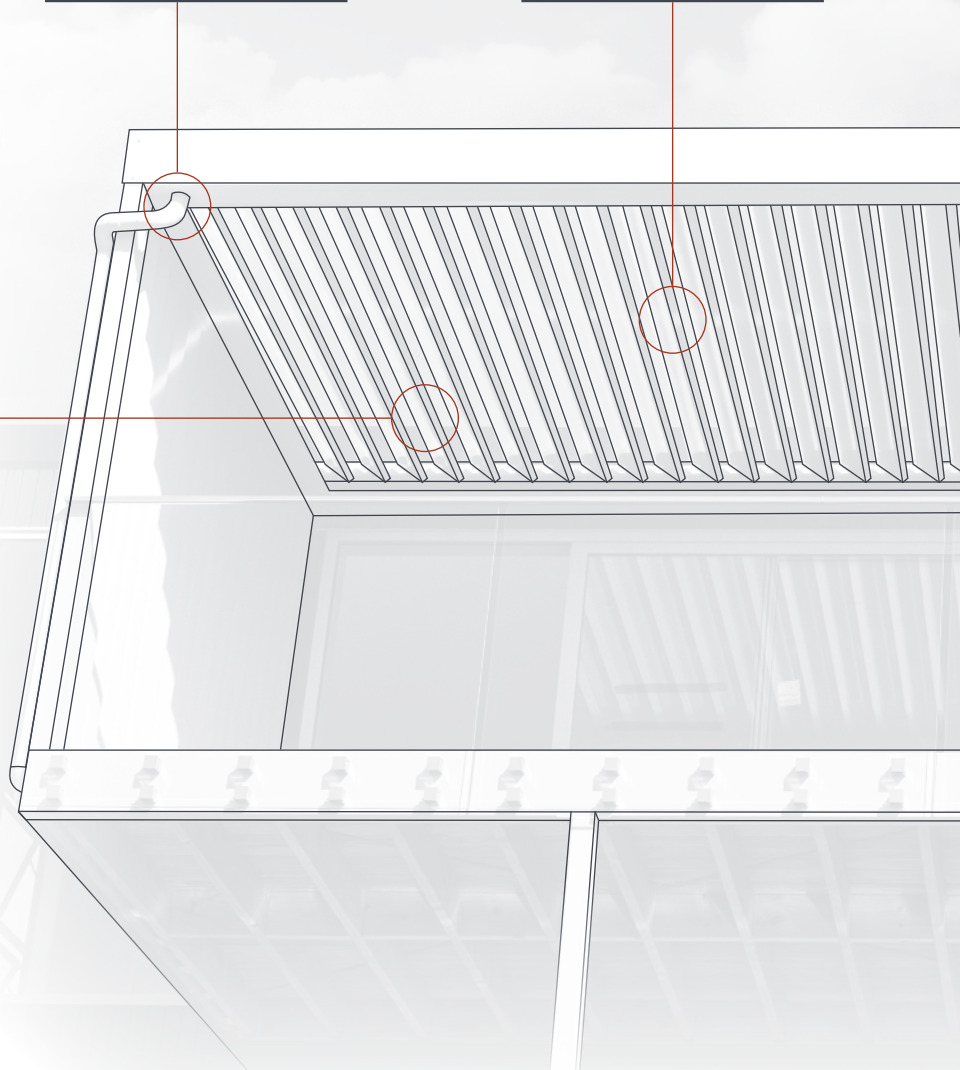

Delta Curved

Elegance with extraordinary strength and spanning capability. The scalloped profile underneath creates a visually shimmering roof plane overhead.

Titan

A contemporary linear opening louvre roof profile which creates a perfectly flat roof plane overhead.

Rain protection

Designed to manage weather. Kudos panels have deep side channels directing water flow into angled gutters flowing out through downpipes. Automatic rain sensors close all louvres at the first sign of rain.

Manage The Elements

Louvres offer up to 165° rotation. Manage ventilation and sun, angle toward the prevailing breeze to push air in and down, or angle away from the breeze to allow fresh air circulation.