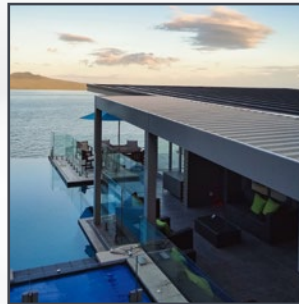

Performance

Designed using aluminium and stainless steel components providing durability particularly in coastal locations.