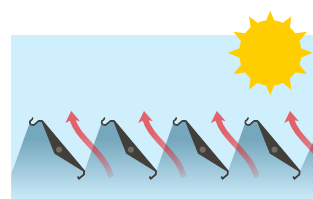

Ventilation with sun protection

Colour Range

Customers can choose from a range of colours and finishes to ensure their opening roof fits seamlessly with the existing aesthetic of the property.

WHITE SATIN	WARM WHITE SATIN	APPLIANCE WHITE MAT+SAT	ARCTIC WHITE MAT+SAT	OFF WHITE MAT+SAT	RAL WHITE 9010 GLOSS	WOODWIND MATT	MAGNOLIA MATT
RIVERGUM BEIGE MATT	ALMOND MATT+SATIN	TUI TUFT MATT	CLOUD SATIN	TITANIA MATT+SATIN	CANVAS CLOTH MAT+SAT	O'KEEFE GREY MATT	BONE WHITE MATT
APO GREY SATIN	GULL GREY MATT+SATIN	GHOST GREY MATT+SATIN	DESERT SAND MATT	BRONCO MATT+SATIN	LICHEN MATT	KAURI MATT	COLA RED SATIN
PIONEER RED MATT	SCORIA MATT	WEDGEWOOD MATT	WIZARD MATT	STORM BLUE MATT	NAVY MATT	SLATE BLUE MATT	NEW DENIM BLUE MAT+SAT
HAWTHORN GREEN SATIN	PERMANENT GREEN MAT+SAT	MIST GREEN MAT+SAT	BOND RIVERGUM MATT	RANGOON GREEN MATT	KARAKA MATT & SATIN	LIGNITE MATT	OLIVE MATT
ANOTEC MID BRONZE MATT	ANOTEC DARK BRONZE MATT	SANDSTONE GREY MAT+SAT	MID GREY MATT	SLATE MATT	DARK GREY MATT	THUNDER GREY MAT+SAT	FLINT MATT
FLAXPOD MATT	WINDSOR GREY MATT	GREY FRIARS MAT+SAT	CHARCOAL MAT+SATIN	IRONSAND MAT+SATIN	GRAVEL MATT	BLACK MAT+SATIN