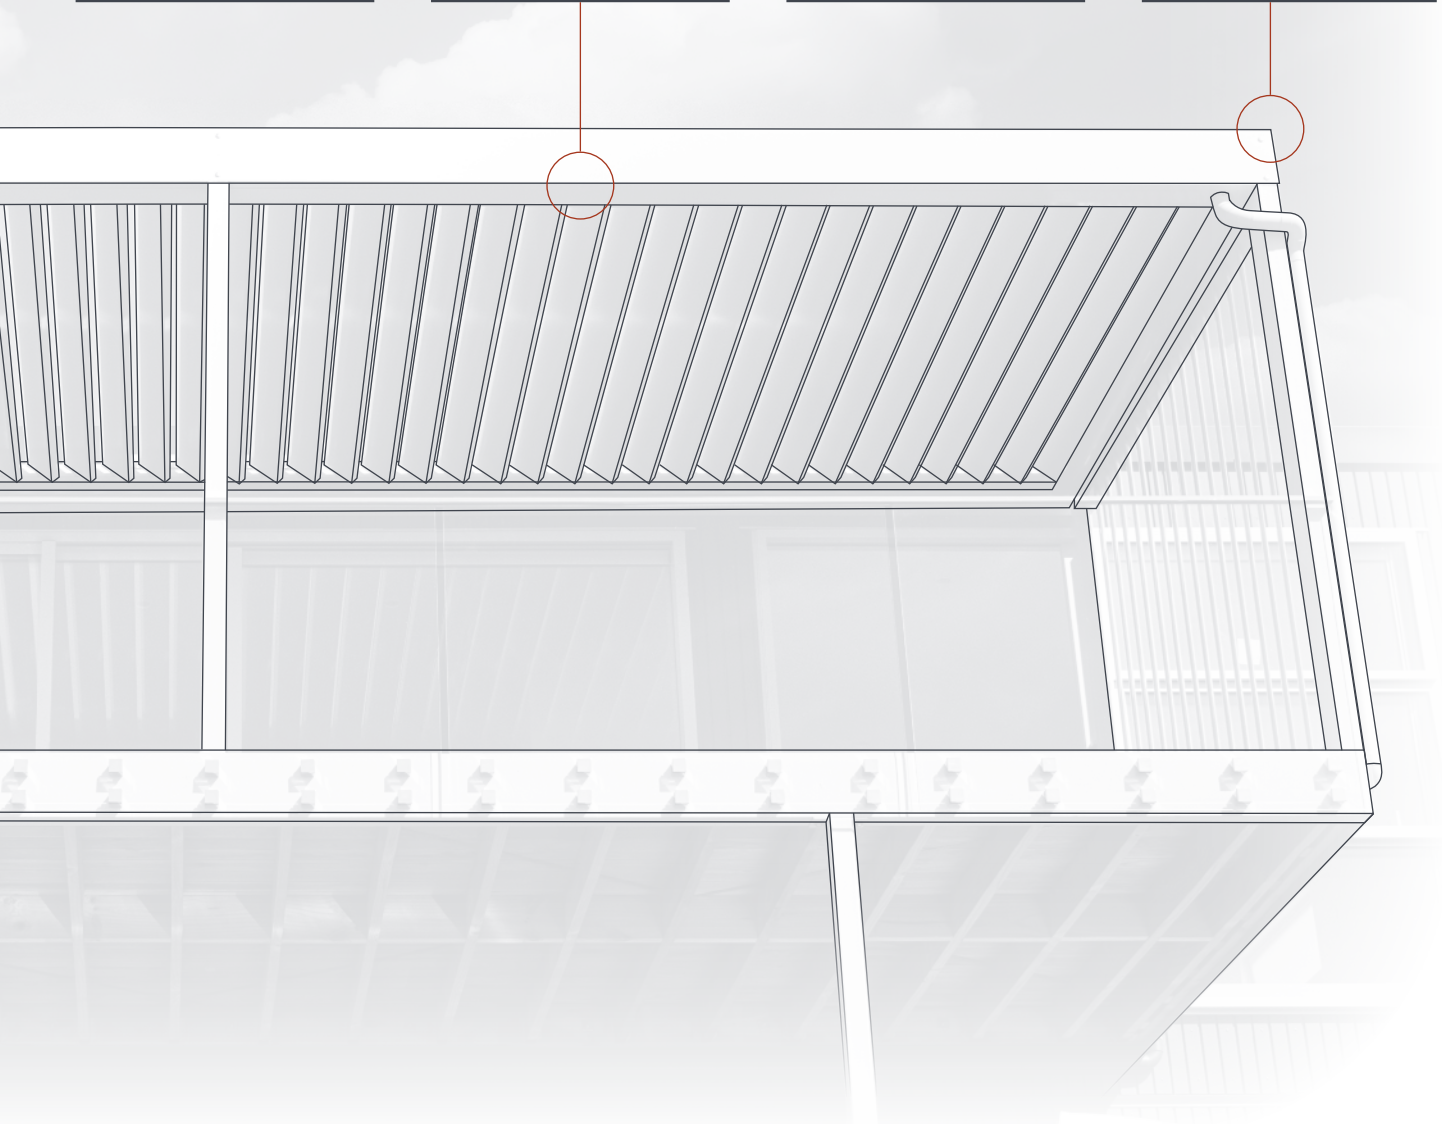

Colour Protection

Long lasting colour performance with up to 10-year warranty in coastal locations.