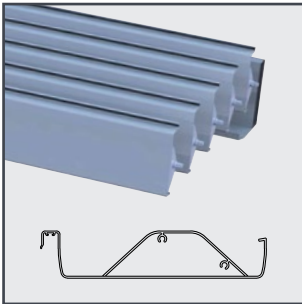

Delta Curved

Elegance with extraordinary strength and spanning capability. The scalloped profile underneath creates a visually shimmering roof plane overhead.

Titan

A contemporary linear opening louvre roof profile which creates a perfectly flat roof plane overhead.