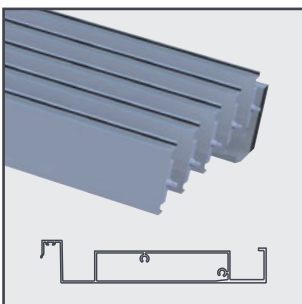

Delta Curved

Elegance with extraordinary strength and spanning capability. The scalloped profile underneath creates a visually shimmering roof plane overhead.

Titan

A contemporary linear opening louvre roof profile which creates a perfectly flat roof plane overhead.