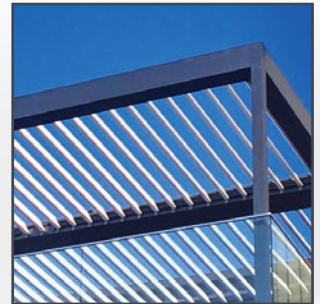

Manage The Elements

Louvres offer up to 165° rotation. Manage ventilation and sun, angle toward the prevailing breeze to push air in and down, or angle away from the breeze to allow fresh air circulation.